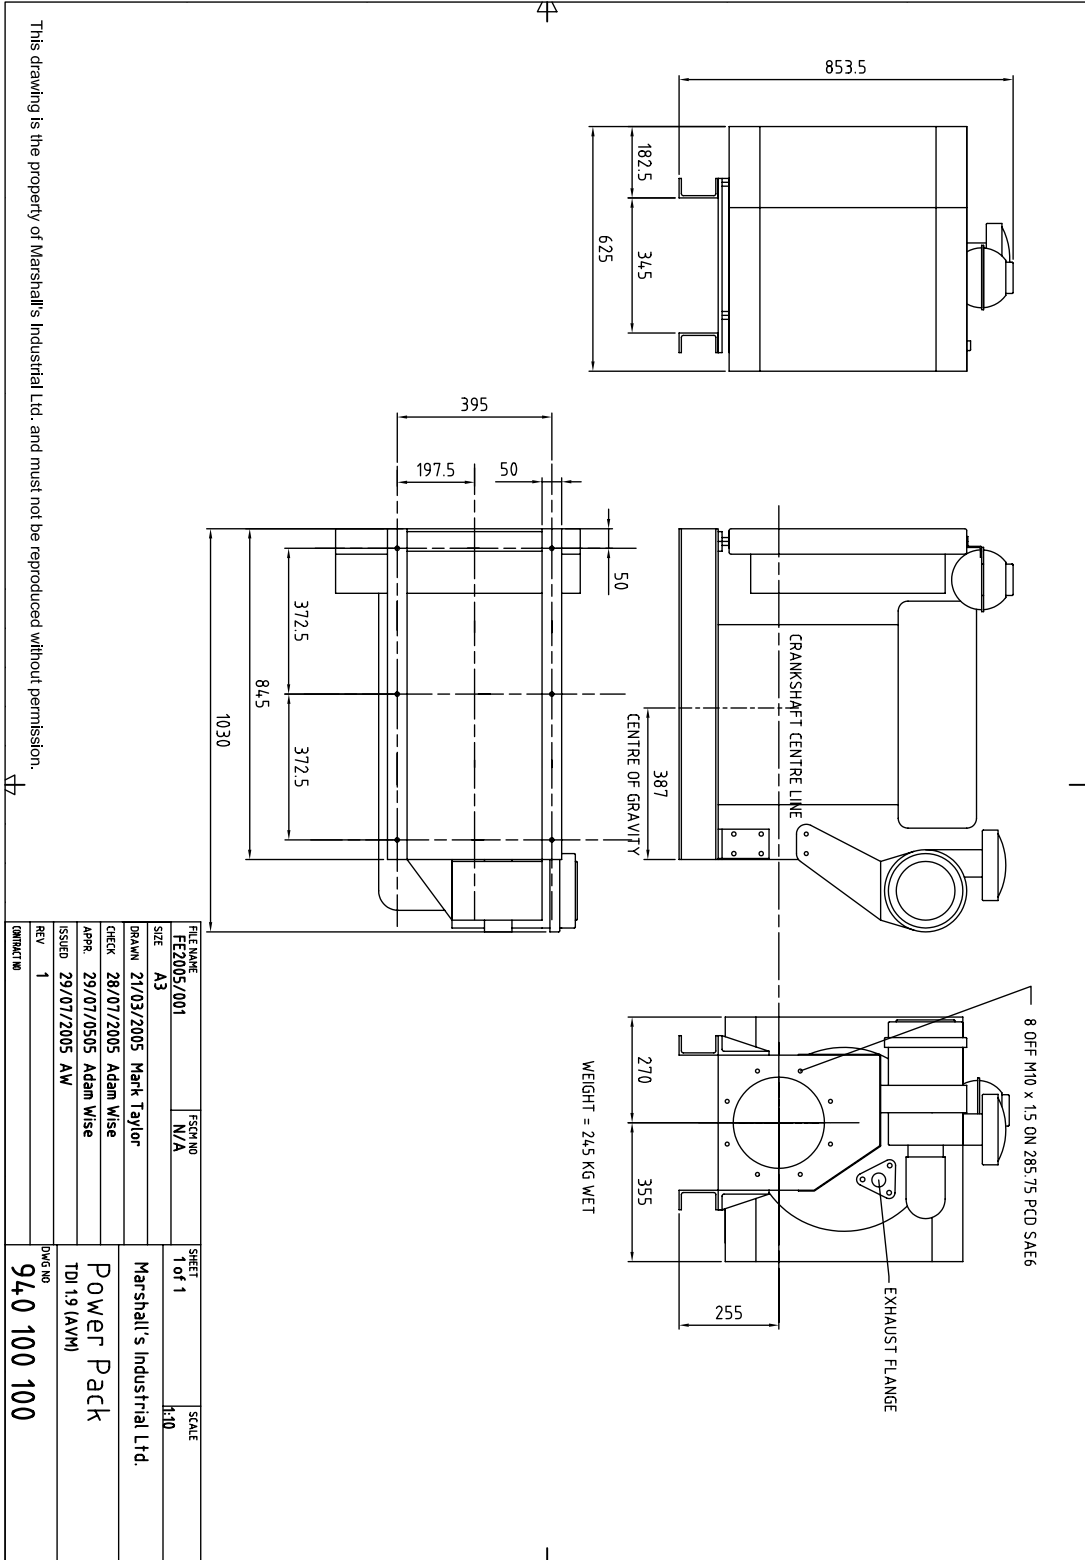

Our Products

Engine Power Packs

This drawing is the property of Marshalls Industrial Ltd. and must not be reproduced without permission.