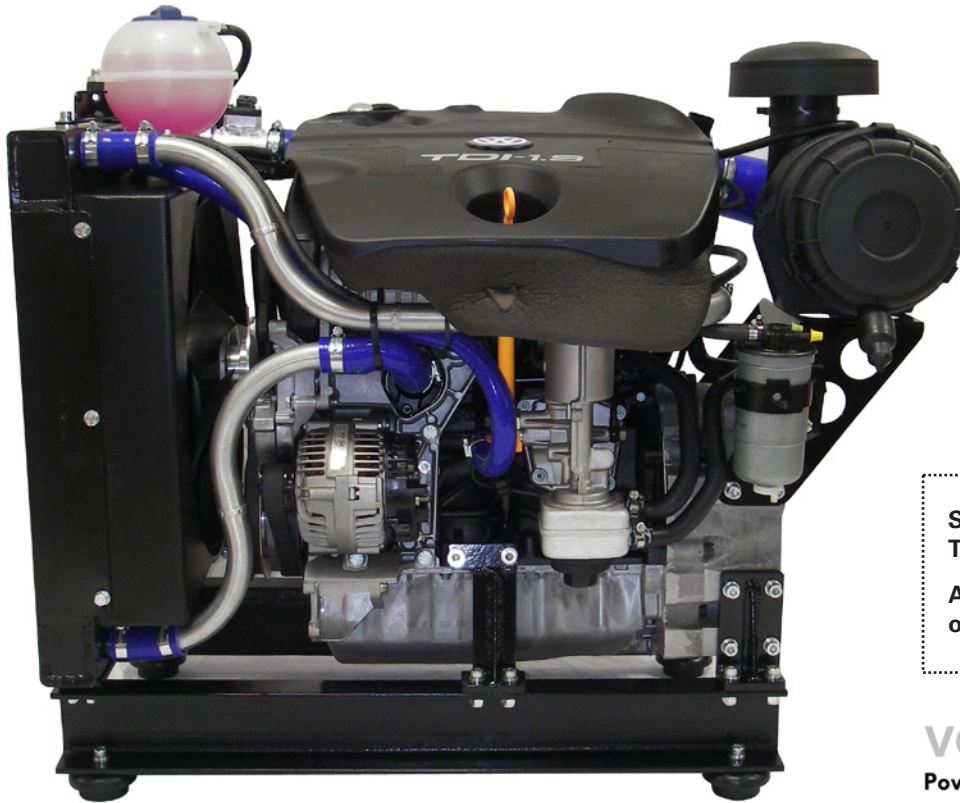

Our Products

MI
Marshall's Industrial

Engine Power Packs

Suitable for use with
TDI® and SDI® engines

Available in whole
or in part.

VOLKSWAGEN
Powersystems & Components

The Power Pack has been developed for universal use.

Premium design features ensure durability and economy while developing the high power & torque from a low weight compact package.

- Compact design for use in confined envelopes
- Lightweight for ease of mobility
- Power output up to 74kW
- Wet weight up to 245kg
- Electronic engine control & governing system
- Available as a turn-key solution
- Available with instrumentation and/or remote dash
- Available in whole or in part
- Modular design makes this suitable for low & high volume use
- Simple installation